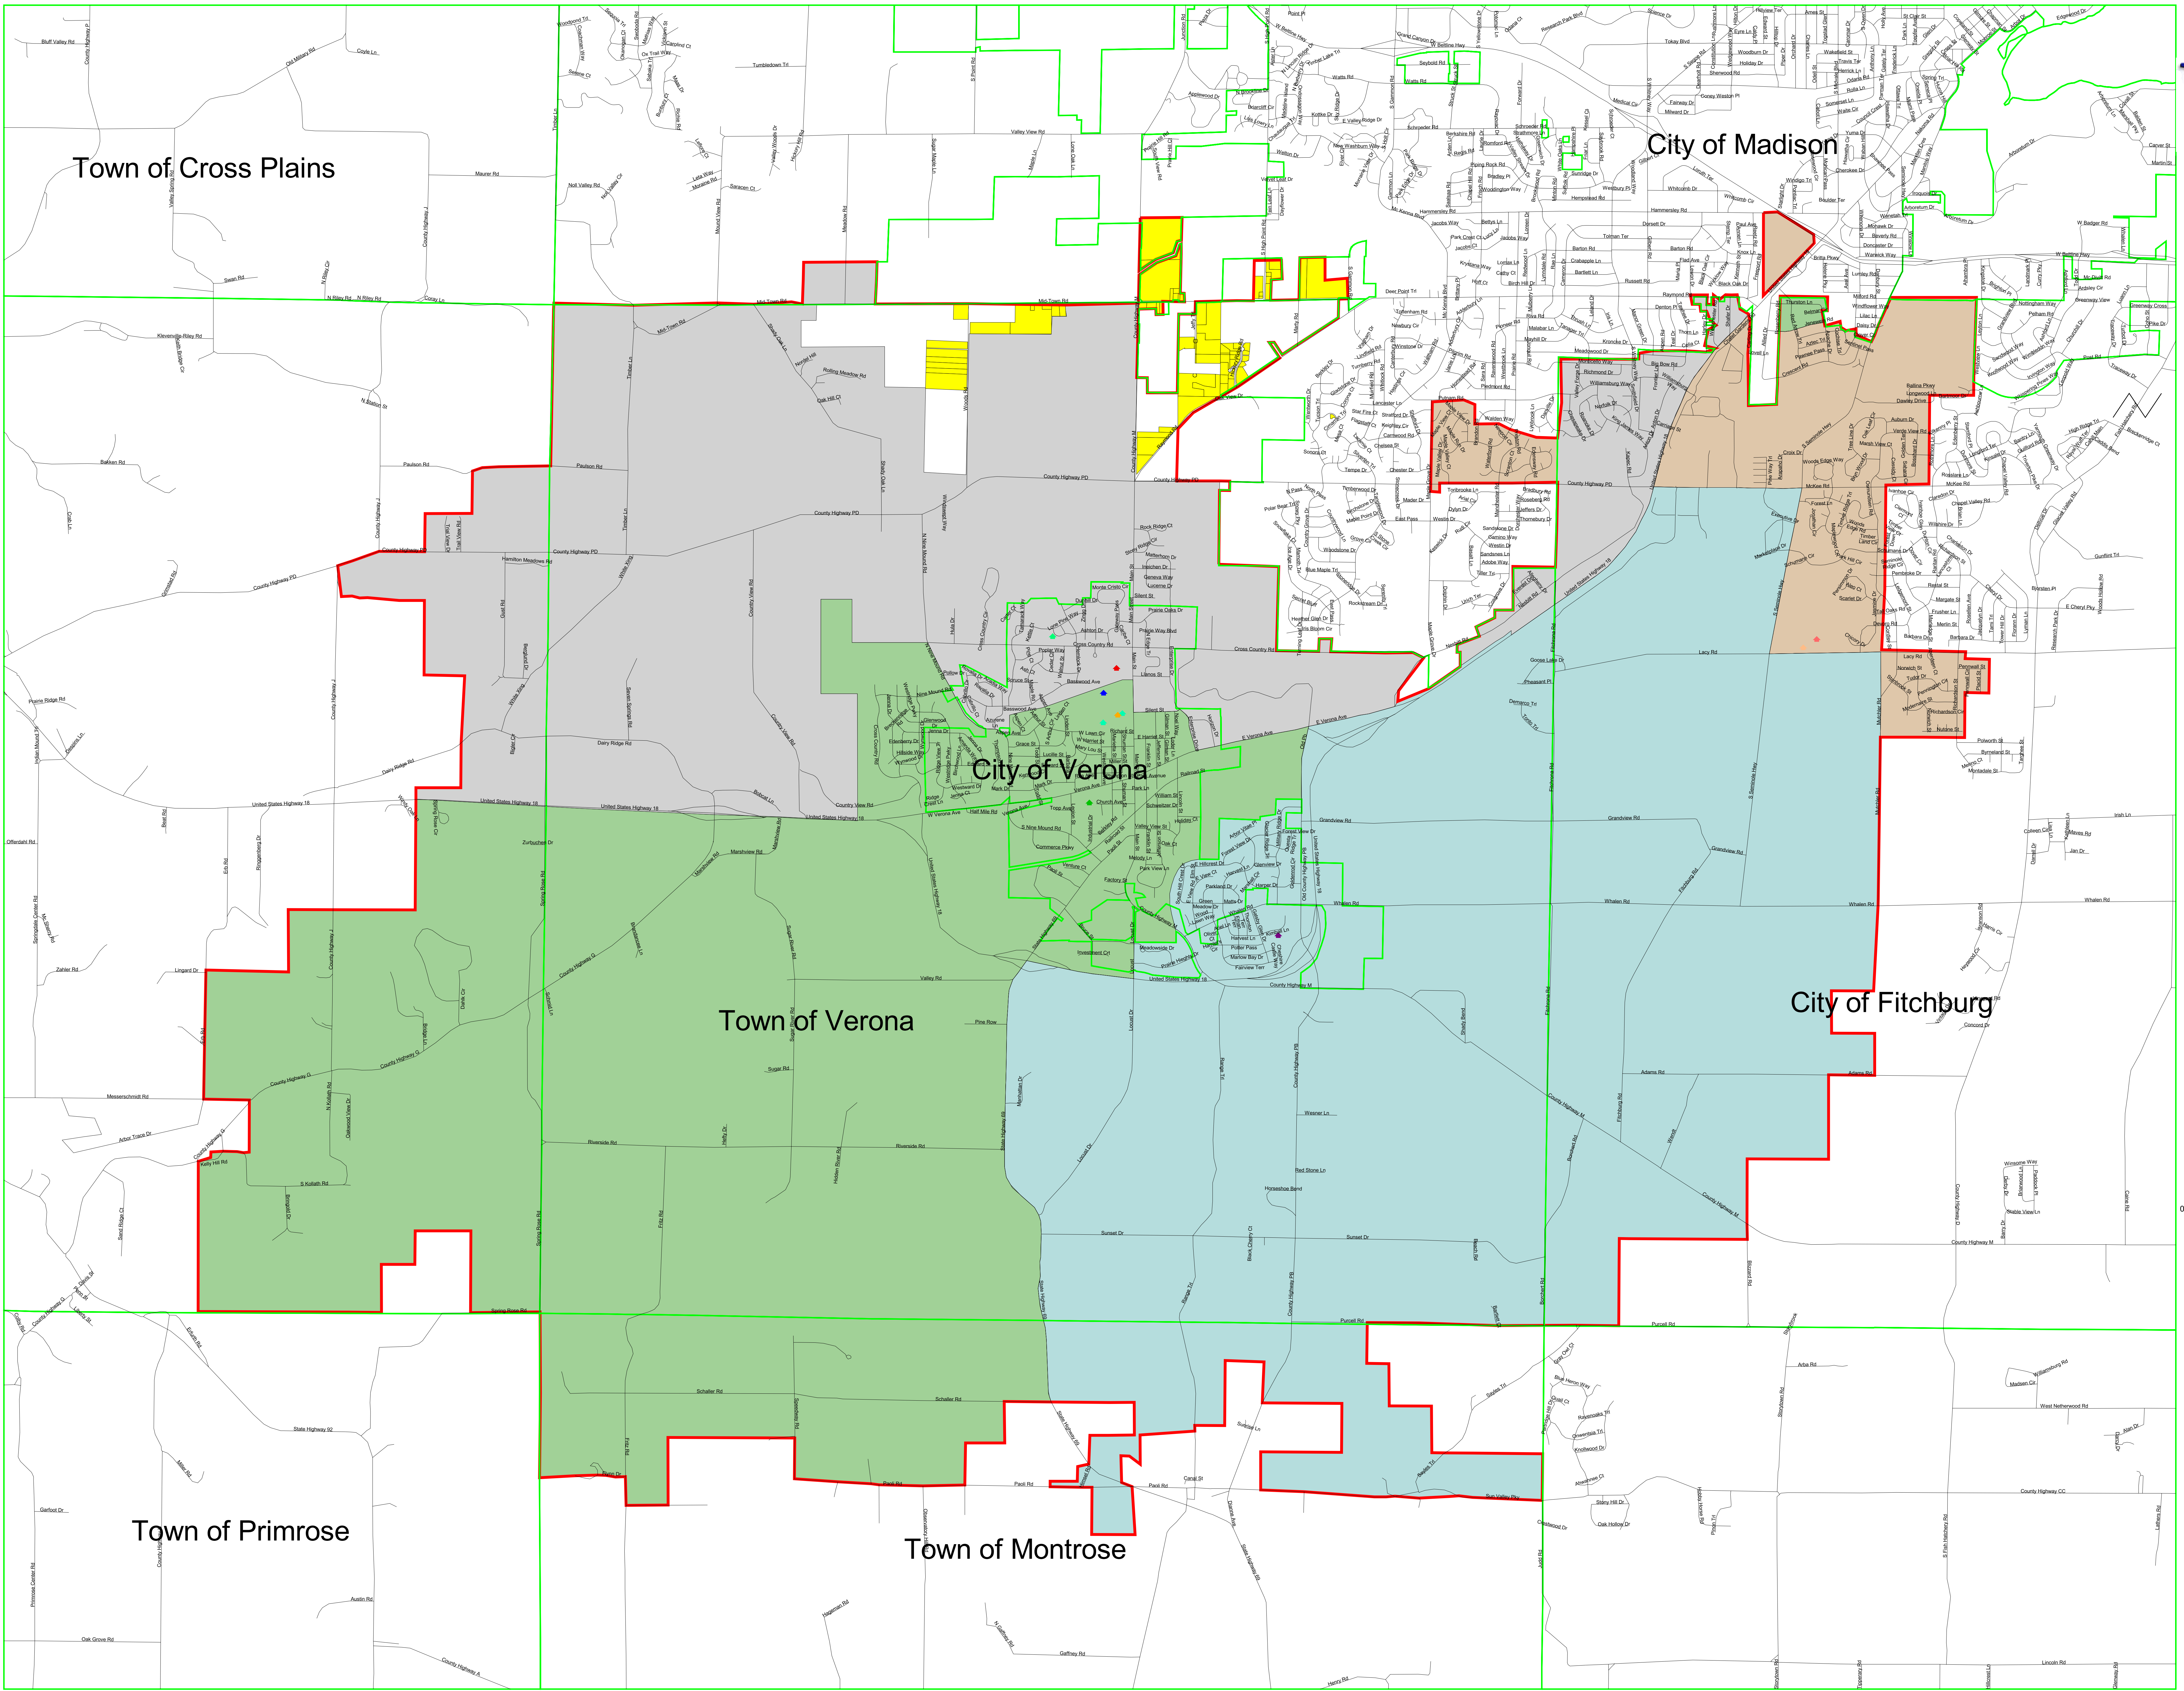

**Elementary
School
Districts**

Key to Features

- Schools**
- Badger Ridge Middle School/ Core Knowledge Charter School
 - District Office
 - Natatorium
 - Country View Elementary School
 - Glacier Edge Elementary School
 - Savannah Oaks Middle School
 - Stoner Prairie Elementary School
 - Sugar Creek Elementary School/ New Century Charter School
 - Verona Area High School
- Elementary Districts**
- Country View Elementary
 - Glacier Edge Elementary
 - Stoner Prairie Elementary
 - Sugar Creek Elementary

- Roads**
- Municipal Boundaries
 - Verona School District
 - Verona to Madison

0.5 0 0.5 1 Miles

Map produced by:
Ramaker & Associates, Inc.
Geographic Information Systems
1120 Dallas Street
Sauk City, WI 53583
www.ramaker.com
February 15, 2006

Town of Cross Plains

City of Madison

City of Verona

Town of Verona

City of Fitchburg

Town of Primrose

Town of Montrose